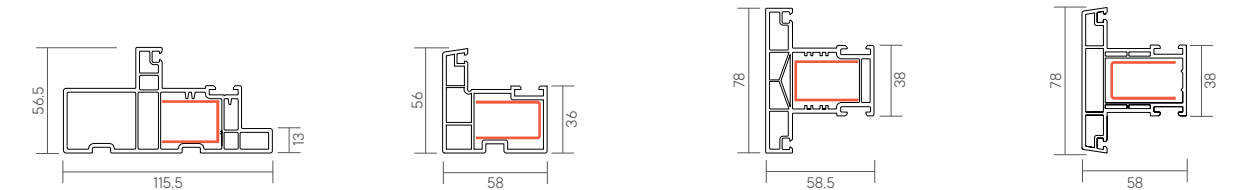

프로젝트창

FM-Y115PJ(ASA) | W32 x H22

FM-Y60 | W36 x H21

FF-Y115PJ(ASA) | W32 x H22

FF-Y60 | W36 x H21